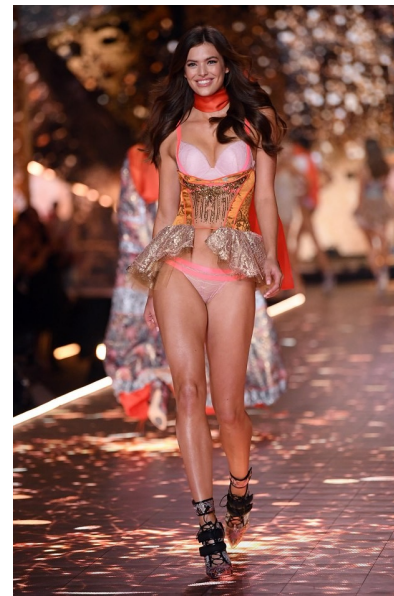

## SOFIE ROVENSTINE

Height 6'1" Bust 34" B Waist 25" Hips 37" Dress 2 US Shoe 11 US  
 Hair Brown Eyes Hazel

**AMAX**  
 TALENT / CREATIVE

307 Wilburn Street Nashville TN 37207  
 Tel: 615.321.6202 | Email: info@amaxtalent.com