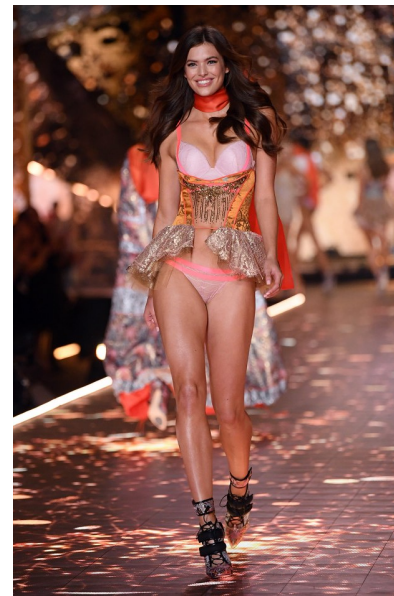

## SOFIE ROVENSTINE

Height 6'1" Bust 32" Waist 24" Hips 38" Dress 4-6 US Shoe 11 US  
 Hair Brown Eyes Hazel

**AMAX**  
 TALENT / CREATIVE

307 Wilburn Street Nashville TN 37207  
 Tel: 615.321.6202 | Email: info@amaxtalent.com