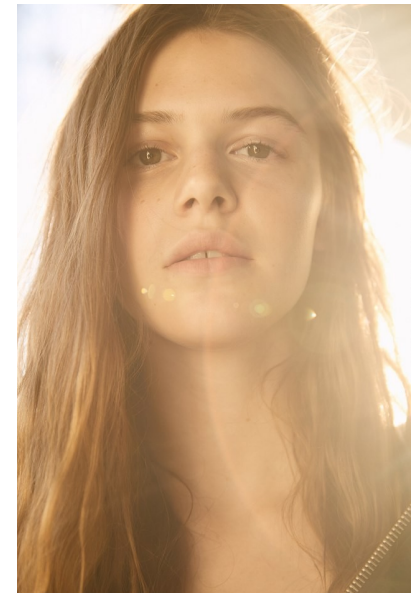

ELLA MILLER

Height 5'11" Bust 34" C Waist 24.5" Hips 38" Dress 2-4 US Shoe 8 US
Hair Light Blonde Eyes Brown

AMAX
TALENT / CREATIVE

307 Wilburn Street Nashville TN 37207
Tel: 615.321.6202 | Email: info@amxtalent.com