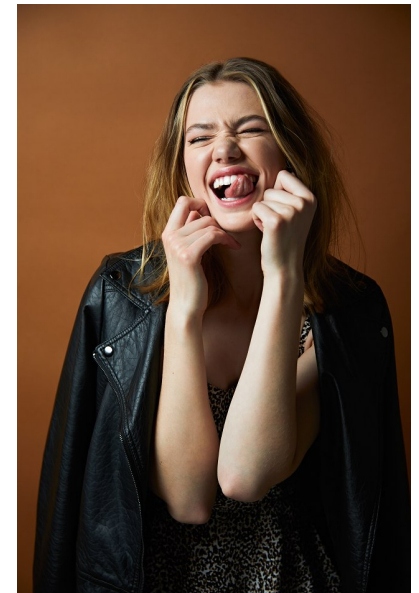

ELLI SCHOBER

Height 5'11.5" Bust 32" A Waist 25" Hips 37" Dress 0 US Shoe 10.5 US
Hair Brown Eyes Brown

AMAX
TALENT / CREATIVE

307 Wilburn Street Nashville TN 37207
Tel: 615.321.6202 | Email: info@amaxtalent.com