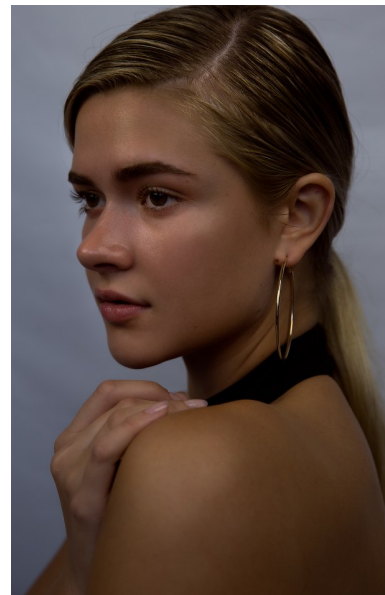

## COSETTE LUNSFORD

Height 5'10" Bust 33" C Waist 24.5" Hips 41" Dress 6 US Shoe 9.5 US  
Hair Dark Blonde Eyes Hazel

AMAX  
TALENT / CREATIVE

307 Wilburn Street Nashville TN 37207  
Tel: 615.321.6202 | Email: [info@amaxtalent.com](mailto:info@amaxtalent.com)