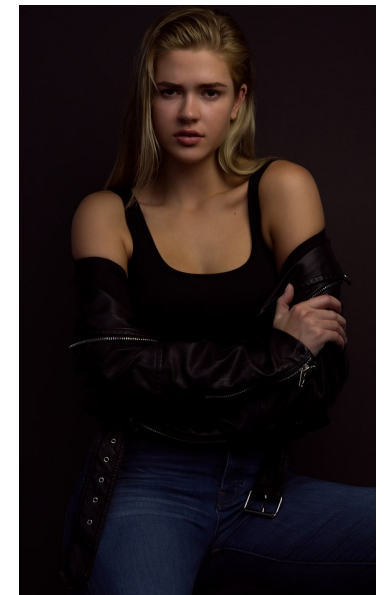

## COSETTE LUNSFORD

Height 5'10" Bust 33" C Waist 24.5" Hips 41" Dress 6 US Shoe 9.5 US  
Hair Dark Blonde Eyes Hazel

AMAX  
TALENT / CREATIVE

307 Wilburn Street Nashville TN 37207  
Tel: 615.321.6202 | Email: [info@amaxtalent.com](mailto:info@amaxtalent.com)