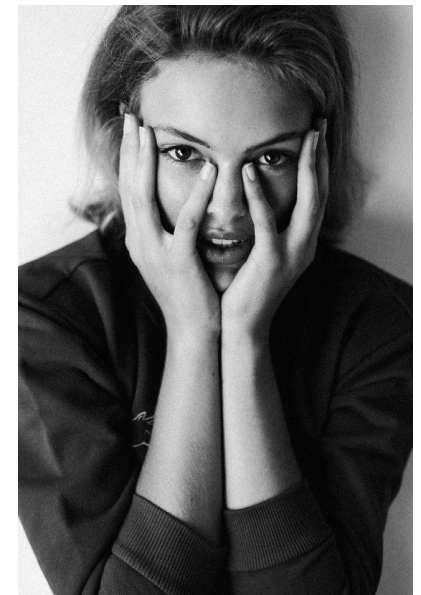

VIENNA ROVENSTINE

Height 5'11.5" Bust 32" Waist 24.5" Hips 38" Shoe 10.5 US Hair Blonde
Eyes Blue

AMAX
TALENT / CREATIVE

307 Wilburn Street Nashville TN 37207
Tel: 615.321.6202 | Email: info@amaxtalent.com