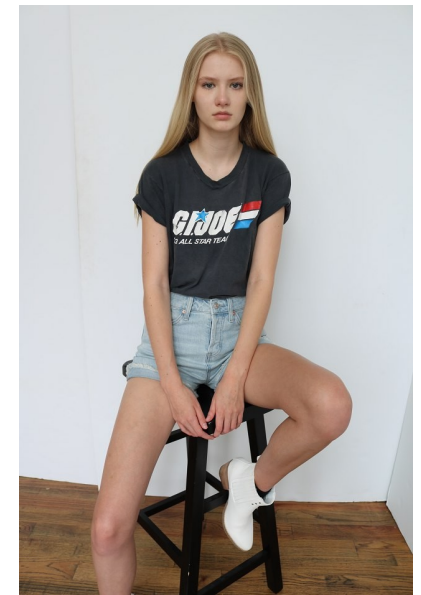

MADISON DOSS

Height 5'10" Bust 30" A Waist 24" Hips 34" Dress 2-4 US Shoe 9 US
Hair Blonde Eyes Green

AMAX
TALENT / CREATIVE

307 Wilburn Street Nashville TN 37207
Tel: 615.321.6202 | Email: info@amaxtalent.com