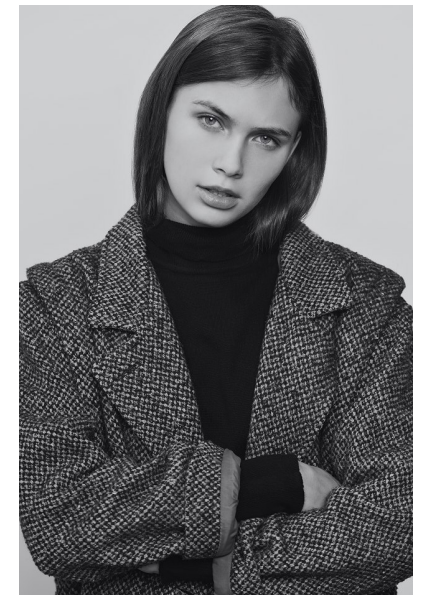

LILLY MCELREATH

Height 5'8" Bust 32" A Waist 24" Hips 33.5" Dress 4 US Shoe 8.5 US
Hair Brown Eyes Green

AMAX

TALENT / CREATIVE

307 Wilburn Street Nashville TN 37207
Tel: 615.321.6202 | Email: info@amaxtalent.com