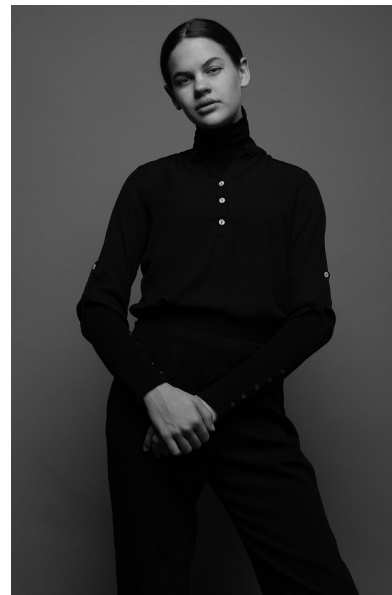

SARA LOWE

Height 5'11" Bust 34" A Waist 24.5" Hips 36" Dress 4 US Shoe 10 US  
Hair Brown Eyes Green

AMAX  
TALENT / CREATIVE

307 Wilburn Street Nashville TN 37207  
Tel: 615.321.6202 | Email: info@amxtalent.com