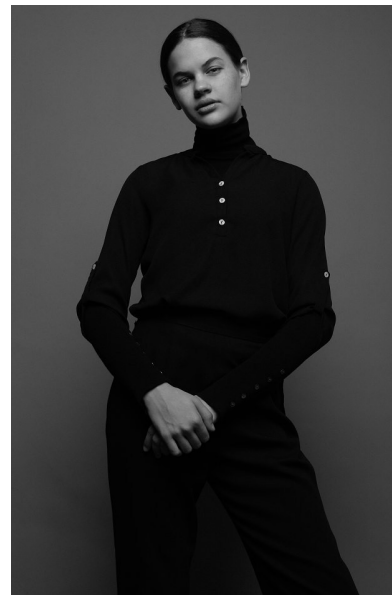

SARA LOWE

Height 5'11" Bust 34" A Waist 24.5" Hips 36" Dress 4 US Shoe 10 US
Hair Brown Eyes Green

AMAX
TALENT / CREATIVE

307 Wilburn Street Nashville TN 37207
Tel: 615.321.6202 | Email: info@amaxtalent.com