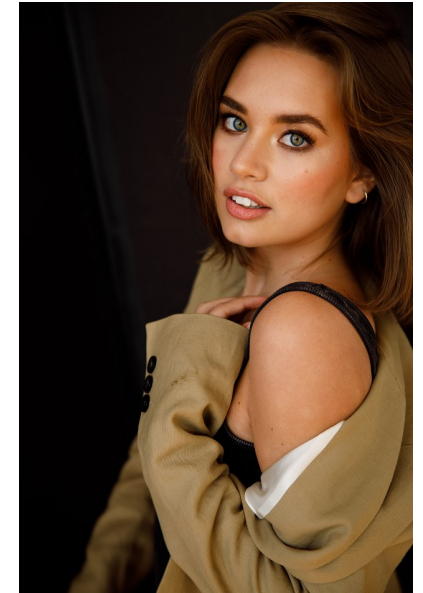

ALLISON NELSON

Height 5'8" Bust 33" B Waist 24.5" Hips 36.5" Dress 2-4 US Shoe 9.5 US
Hair Blonde Eyes Green

AMAX
TALENT / CREATIVE

307 Wilburn Street Nashville TN 37207
Tel: 615.321.6202 | Email: info@amaxtalent.com