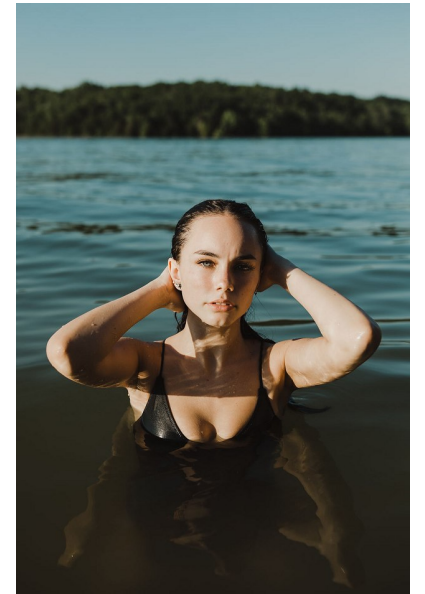

## THEORY GRAYSON

Height 5'5" Bust 32" C Waist 23" Hips 31" Dress 0 US Shoe 7.5 US  
Eyes Blue

AMAX  
TALENT / CREATIVE

307 Wilburn Street Nashville TN 37207  
Tel: 615.321.6202 | Email: [info@amaxtalent.com](mailto:info@amaxtalent.com)