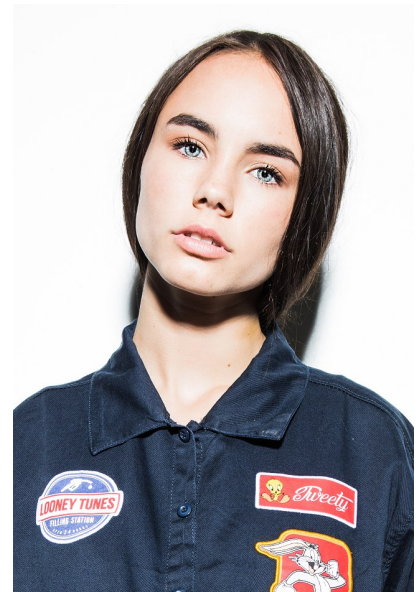

THEORY GRAYSON

Height 5'5" Bust 32" C/D Waist 23" Hips 31" Dress 0 US Shoe 7.5 US
Eyes Blue

AMAX
TALENT / CREATIVE

307 Wilburn Street Nashville TN 37207
Tel: 615.321.6202 | Email: info@amaxtalent.com