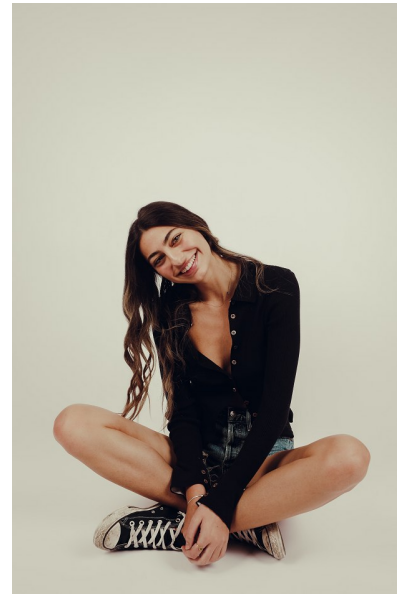

ELIZA BRAIL

Height 5'8" Bust 31" B Waist 24" Hips 34" Dress 2 US Shoe 8 US
Hair Brown Eyes Green

AMAX
TALENT / CREATIVE

307 Wilburn Street Nashville TN 37207
Tel: 615.321.6202 | Email: info@amaxtalent.com