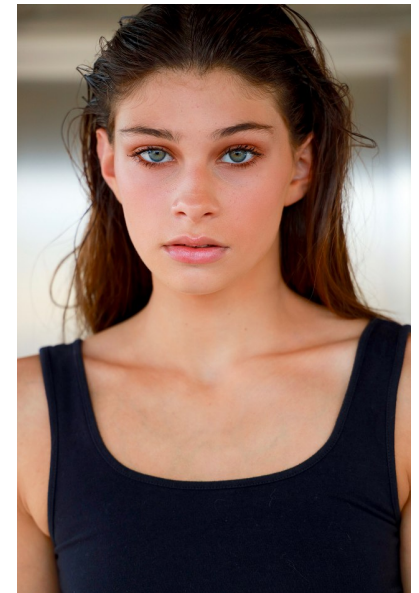

ANNA AUFDENKAMP

Height 5'11" Bust 31" Waist 25" Hips 35.5" Shoe 9 US Hair Brown
Eyes Green

AMAX
TALENT / CREATIVE

307 Wilburn Street Nashville TN 37207
Tel: 615.321.6202 | Email: info@amaxtalent.com