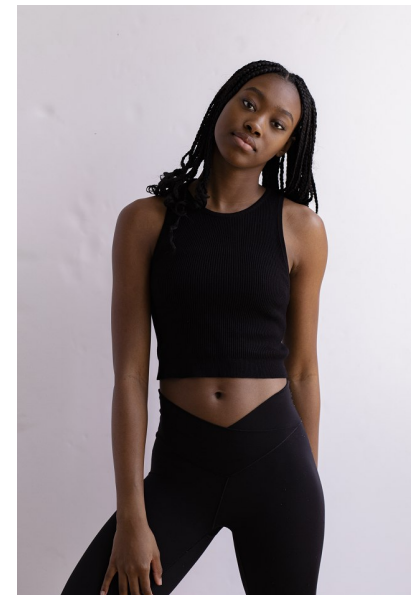

ELLE LUCAS

Height 6'0" Bust 33" Waist 26" Hips 36.5" Shoe 9.5 US Top S
Hair Brown Eyes Brown

AMAX
TALENT / CREATIVE

307 Wilburn Street Nashville TN 37207
Tel: 615.321.6202 | Email: info@amaxtalent.com