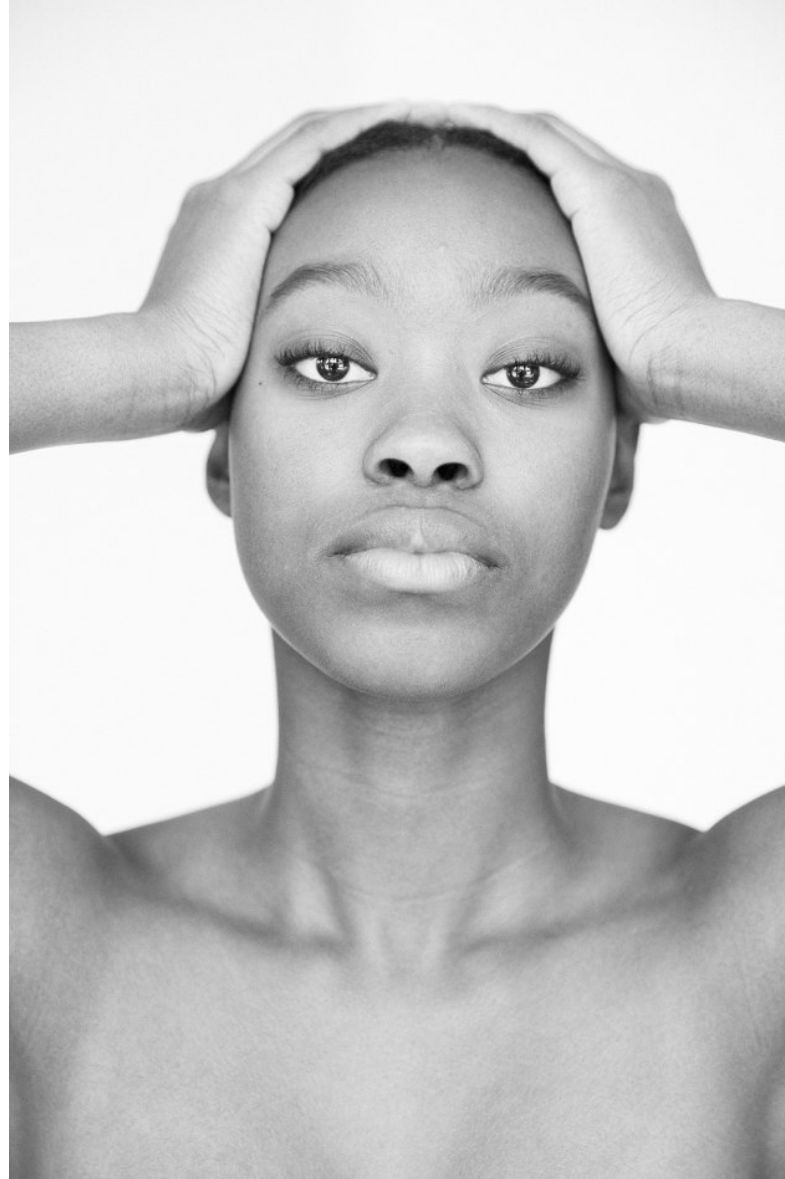

ELLE LUCAS

Height 6'0" Bust 33" Waist 26" Hips 36.5" Shoe 9.5 US Top S Hair Brown Eyes Brown

ELLE LUCAS

Height 6'0" Bust 33" Waist 26" Hips 36.5" Shoe 9.5 US Top S Hair Brown Eyes Brown

ELLE LUCAS

Height 6'0" Bust 33" Waist 26" Hips 36.5" Shoe 9.5 US Top S Hair Brown Eyes Brown

ELLE LUCAS

Height 6'0" Bust 33" Waist 26" Hips 36.5" Shoe 9.5 US Top S Hair Brown Eyes Brown

ELLE LUCAS

Height 6'0" Bust 33" Waist 26" Hips 36.5" Shoe 9.5 US Top S Hair Brown Eyes Brown