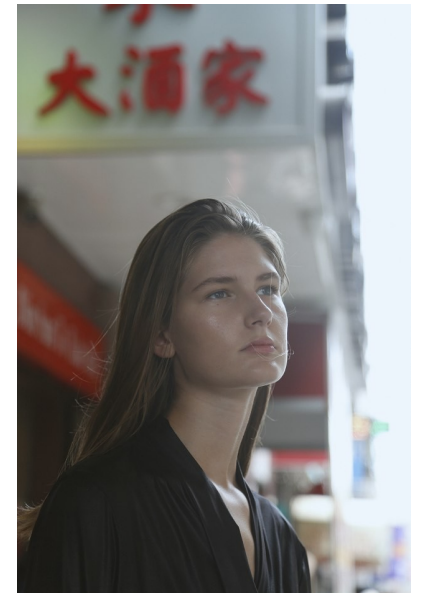

SARAH MANZ

Height 5'11" Bust 30" Waist 23" Hips 34" Dress 4 US Shoe 8.5 US
Hair Dark Blonde Eyes Hazel

AMAX
TALENT / CREATIVE

307 Wilburn Street Nashville TN 37207
Tel: 615.321.6202 | Email: info@amxtalent.com