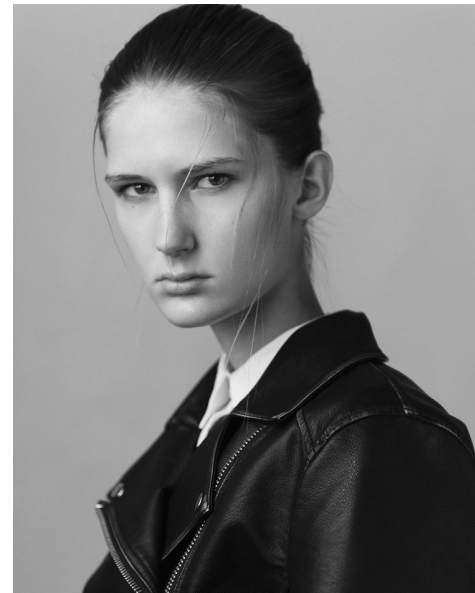

SARAH MANZ

Height 5'11" Bust 30" Waist 23" Hips 34" Dress 4 US Shoe 8.5 US
Hair Dark Blonde Eyes Hazel

AMAX
TALENT / CREATIVE

307 Wilburn Street Nashville TN 37207
Tel: 615.321.6202 | Email: info@amxtalent.com