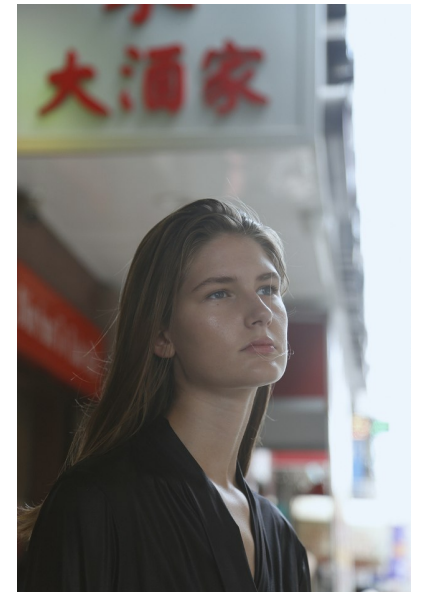

SARAH MANZ

Height 5'11" Bust 31" Waist 23" Hips 34" Dress 4 US Shoe 8.5 US
Hair Dark Blonde Eyes Hazel

AMAX
TALENT / CREATIVE

307 Wilburn Street Nashville TN 37207
Tel: 615.321.6202 | Email: info@amaxtalent.com