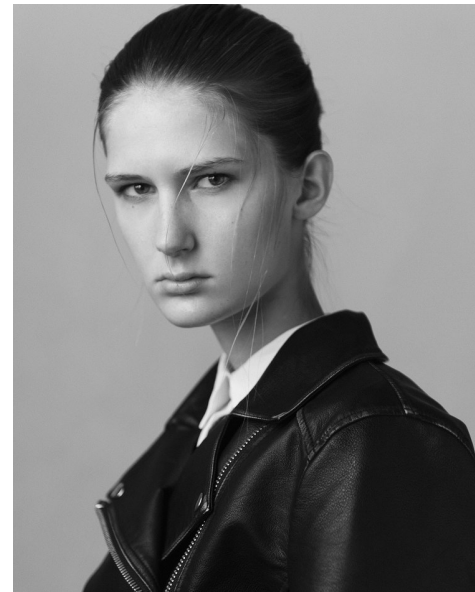

SARAH MANZ

Height 5'11" Bust 31" Waist 23" Hips 34" Dress 4 US Shoe 8.5 US
Hair Dark Blonde Eyes Hazel

AMAX
TALENT / CREATIVE

307 Wilburn Street Nashville TN 37207
Tel: 615.321.6202 | Email: info@amaxtalent.com