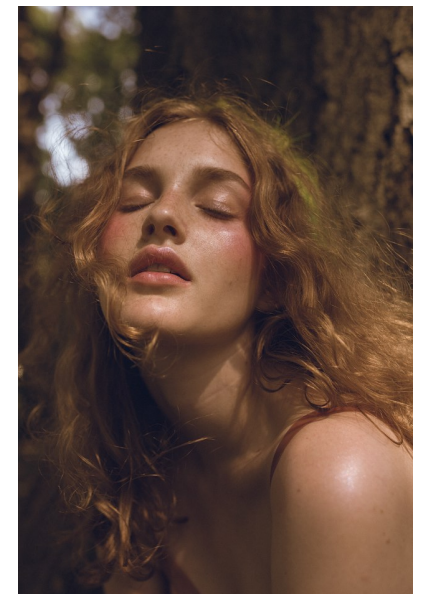

## BRIGGS RUDDER

Height 5'9" Bust 31" A Waist 23" Hips 34" Dress 2 US Shoe 8 US  
Hair Strawberry Blonde Eyes Blue

**AMAX**  
TALENT / CREATIVE

307 Wilburn Street Nashville TN 37207  
Tel: 615.321.6202 | Email: [info@amxtalent.com](mailto:info@amxtalent.com)