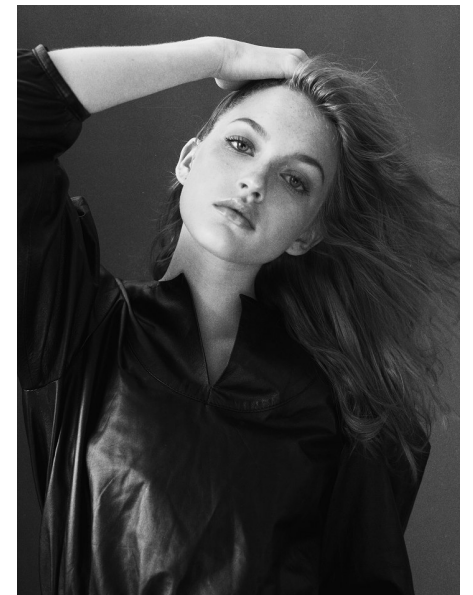

## BRIGGS RUDDER

Height 5'9" Bust 31" A Waist 23" Hips 34" Dress 2 US Shoe 8 US  
Hair Strawberry Blonde Eyes Blue

AMAX  
TALENT / CREATIVE

307 Wilburn Street Nashville TN 37207  
Tel: 615.321.6202 | Email: [info@amaxtalent.com](mailto:info@amaxtalent.com)