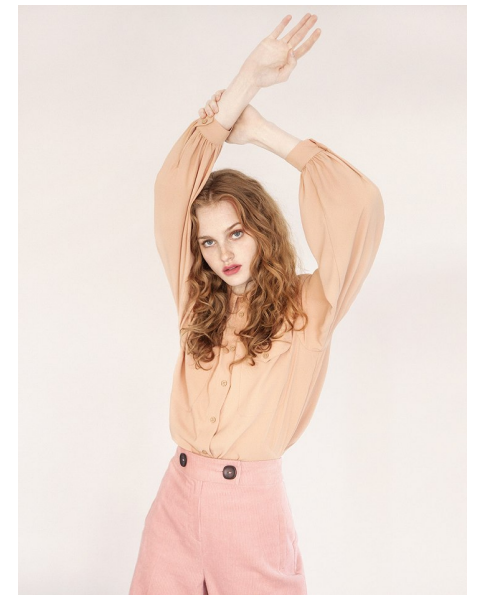

## BRIGGS RUDDER

Height 5'9" Bust 31" A Waist 23" Hips 34" Dress 2 US Shoe 8 US  
Hair Strawberry Blonde Eyes Blue

**AMAX**  
TALENT / CREATIVE

307 Wilburn Street Nashville TN 37207  
Tel: 615.321.6202 | Email: [info@amxtalent.com](mailto:info@amxtalent.com)