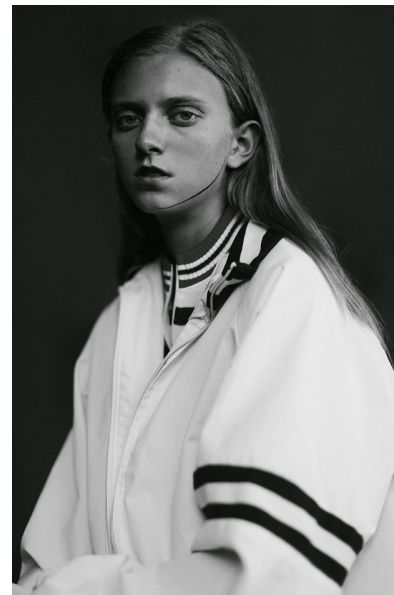

CLARE BALDRIDGE

Height 5'9" Bust 29" A Waist 24" Hips 33" Dress 0 US Shoe 8 US
Hair Blonde Eyes Blue/Green

AMAX
TALENT / CREATIVE

307 Wilburn Street Nashville TN 37207
Tel: 615.321.6202 | Email: info@amaxtalent.com