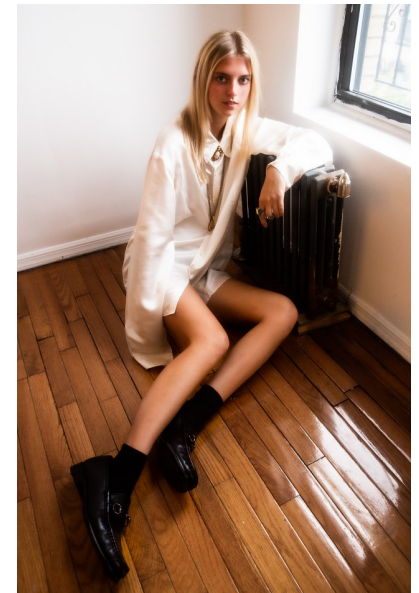

CLARE BALDRIDGE

Height 5'9" Bust 30" A Waist 24" Hips 33.5" Dress 0 US Shoe 8 US
Hair Blonde Eyes Blue/Green

AMAX
TALENT / CREATIVE

307 Wilburn Street Nashville TN 37207
Tel: 615.321.6202 | Email: info@amaxtalent.com