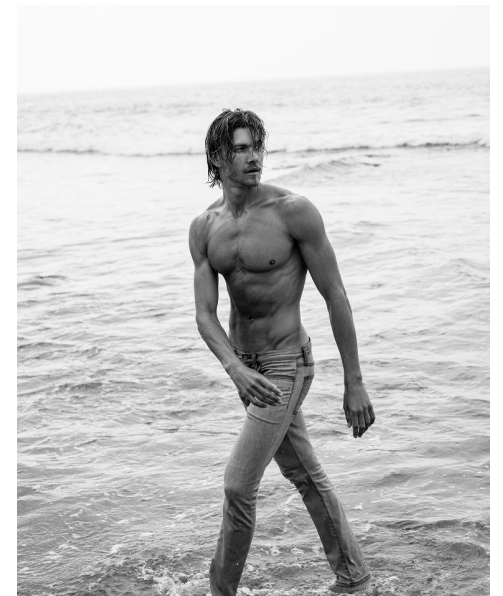

## COREY SCOTT

Height 6'1" Chest 42" Waist 32" Collar 15.5" Sleeve 33" Suit 42" Suit  
Length L Shoe 11 US Hair Blonde Eyes Green

AMAX  
TALENT / CREATIVE

307 Wilburn Street Nashville TN 37207  
Tel: 615.321.6202 | Email: [info@amxtalent.com](mailto:info@amxtalent.com)