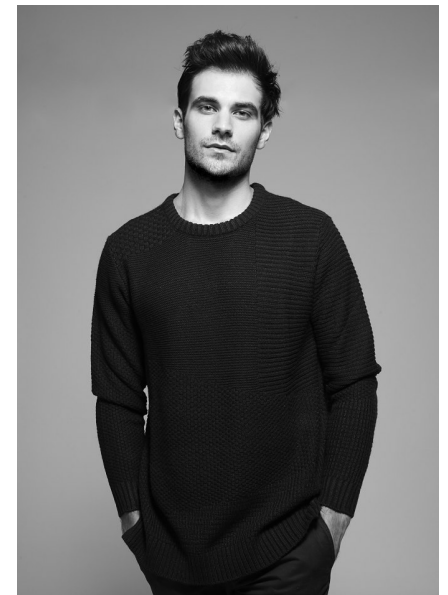

## SAM BUTTS

Height 6'1" Chest 39.5" Waist 32" Collar 14.5" Sleeve 33" Suit 40" Suit  
Length R Shoe 13 US Top M Hair Brown Eyes Green

AMAX  
TALENT / CREATIVE

307 Wilburn Street Nashville TN 37207  
Tel: 615.321.6202 | Email: [info@amaxtalent.com](mailto:info@amaxtalent.com)