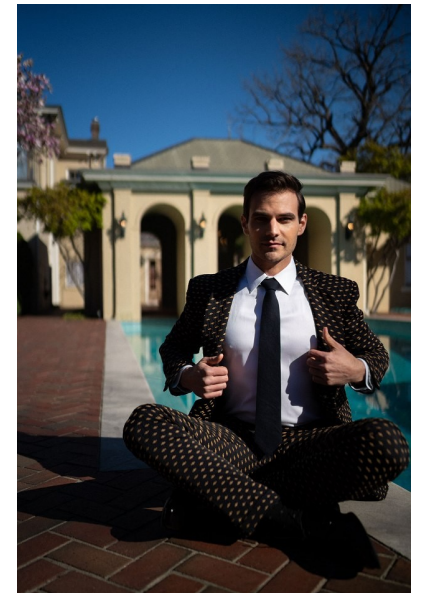

## SAM BUTTS

Height 6'1" Chest 39.5" Waist 32" Collar 14.5" Sleeve 33" Suit 40" Suit  
Length R Shoe 13 US Top M Hair Brown Eyes Green

AMAX  
TALENT / CREATIVE

307 Wilburn Street Nashville TN 37207  
Tel: 615.321.6202 | Email: [info@amaxtalent.com](mailto:info@amaxtalent.com)