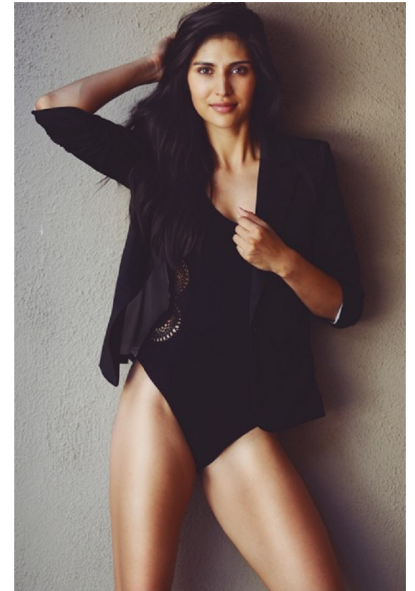

SHANNON YOUNG

Height 5'9" Bust 33" A/B Waist 26" Hips 35.5" Dress 2-4 US Shoe 8.5 US Hair Brown Eyes Hazel

AMAX
TALENT / CREATIVE

307 Wilburn Street Nashville TN 37207
Tel: 615.321.6202 | Email: info@amaxtalent.com