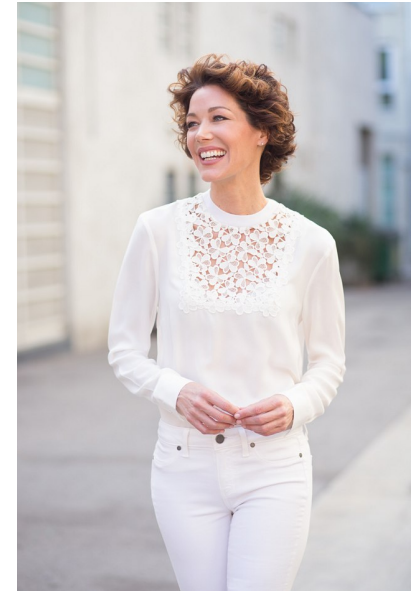

MARA LUTHANE

Height 5'10" Bust 34" B Waist 24" Hips 34" Dress 2-4 US Shoe 8.5 US
Hair Brown Eyes Blue/Green

AMAX

TALENT / CREATIVE

307 Wilburn Street Nashville TN 37207
Tel: 615.321.6202 | Email: info@amaxtalent.com