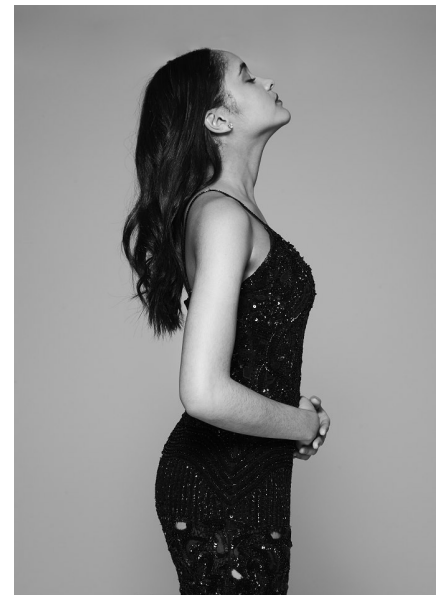

JIRI MCKINNEY

Height 5'9" Bust 32" B Waist 25" Hips 34" Dress 2-4 US Shoe 9 US
Hair Black Eyes Brown

AMAX
TALENT / CREATIVE

307 Wilburn Street Nashville TN 37207
Tel: 615.321.6202 | Email: info@amaxtalent.com