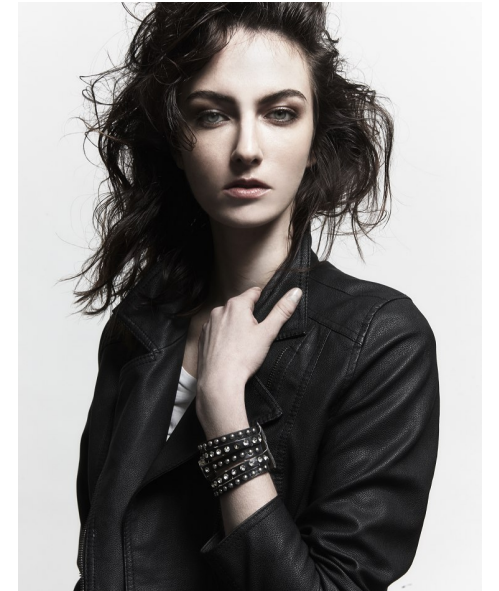

VICTORIA LATHROP

Height 5'11" Bust 32" Waist 24.5" Hips 34.5" Dress 0-2 US Shoe 9 US
Hair Brown Eyes Green

AMAX
TALENT / CREATIVE

307 Wilburn Street Nashville TN 37207
Tel: 615.321.6202 | Email: info@amaxtalent.com