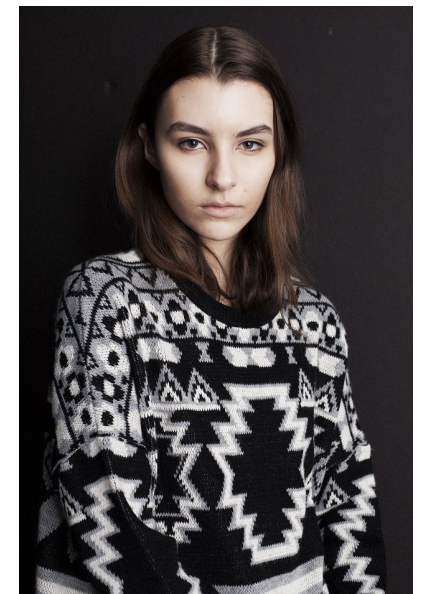

ALEX ROSE

Height 5'10" Bust 33" A Waist 24" Hips 34.5" Dress 2 US Shoe 10 US
Hair Brown Eyes Brown

AMAX
TALENT / CREATIVE

307 Wilburn Street Nashville TN 37207
Tel: 615.321.6202 | Email: info@amaxtalent.com