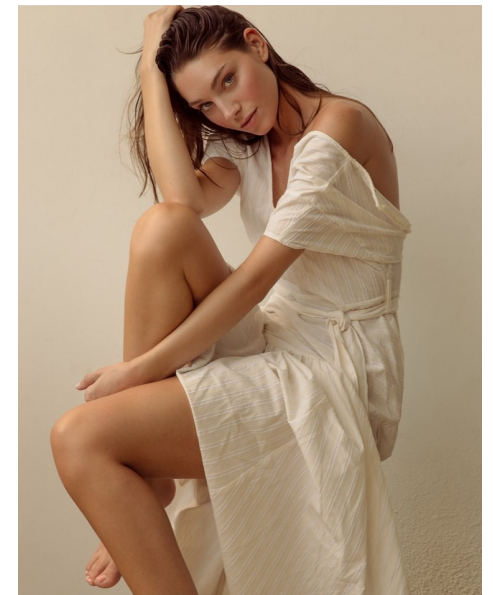

MICHELLE HICKS

Height 5'9.5" Bust 32" B/C Waist 24" Hips 34" Dress 2 US Shoe 8.5 US
Hair Brown Eyes Blue

AMAX
TALENT / CREATIVE

307 Wilburn Street Nashville TN 37207
Tel: 615.321.6202 | Email: info@amaxtalent.com