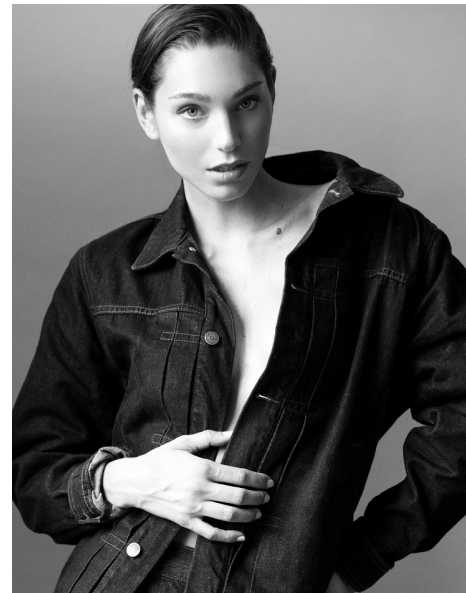

MICHELLE HICKS

Height 5'9.5" Bust 32" B/C Waist 24" Hips 34" Dress 2 US Shoe 8.5 US
Hair Brown Eyes Blue

AMAX
TALENT / CREATIVE

307 Wilburn Street Nashville TN 37207
Tel: 615.321.6202 | Email: info@amaxtalent.com