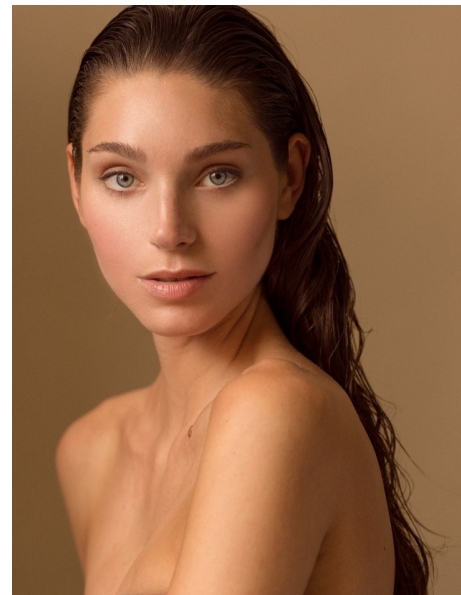

MICHELLE HICKS

Height 5'9.5" Bust 32" B/C Waist 24" Hips 34" Dress 2 US Shoe 8.5 US
Hair Brown Eyes Blue

AMAX
TALENT / CREATIVE

307 Wilburn Street Nashville TN 37207
Tel: 615.321.6202 | Email: info@amaxtalent.com