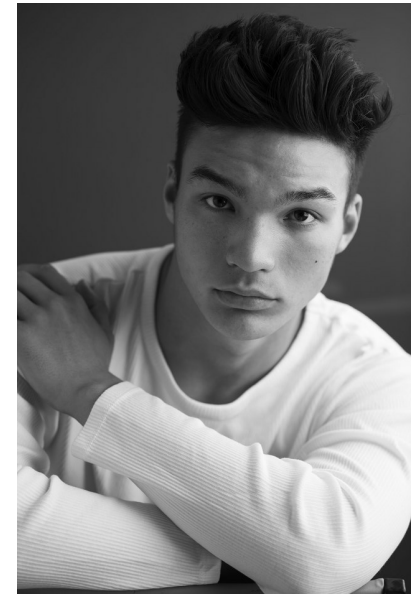

## KALEB ROWLAND

Height 6'1" Chest 39" Waist 31" Collar 16.5" Sleeve 23" Suit 42" Suit  
Length L Shoe 11 US Hair Dark Brown Eyes Brown