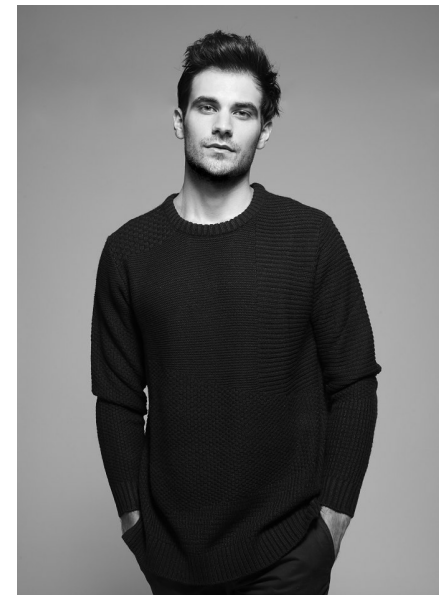

SAM BUTTS

Height 6'1" Chest 39.5" Waist 32" Collar 14.5" Sleeve 33" Suit 40" Suit
Length R Shoe 13 US Hair Brown Eyes Green

AMAX
TALENT / CREATIVE

307 Wilburn Street Nashville TN 37207
Tel: 615.321.6202 | Email: info@amaxtalent.com