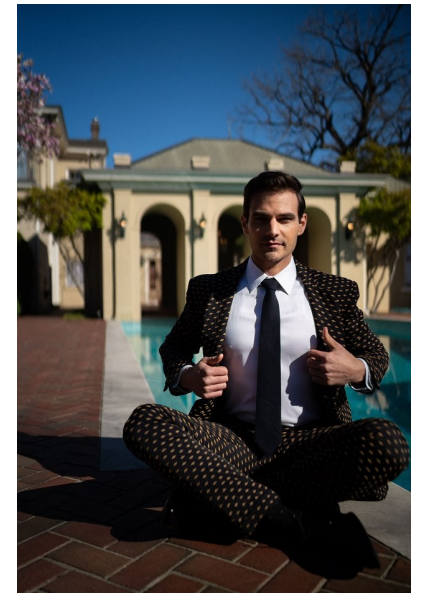

SAM BUTTS

Height 6'1" Chest 39.5" Waist 32" Collar 14.5" Sleeve 33" Suit 40" Suit
Length R Shoe 13 US Hair Brown Eyes Green

AMAX
TALENT / CREATIVE

307 Wilburn Street Nashville TN 37207
Tel: 615.321.6202 | Email: info@amaxtalent.com