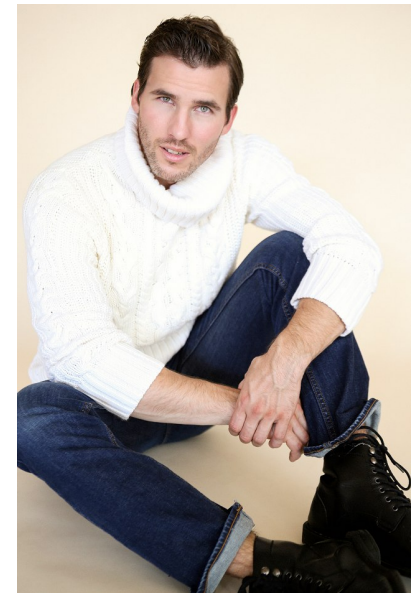

MITCHELL BOLZ

Height 6'2" Chest 42" Waist 31" Collar 16.5" Sleeve 35" Suit Length L
Shoe 12 US Hair Brown Eyes Green

AMAX

TALENT / CREATIVE

307 Wilburn Street Nashville TN 37207
Tel: 615.321.6202 | Email: info@amxtalent.com