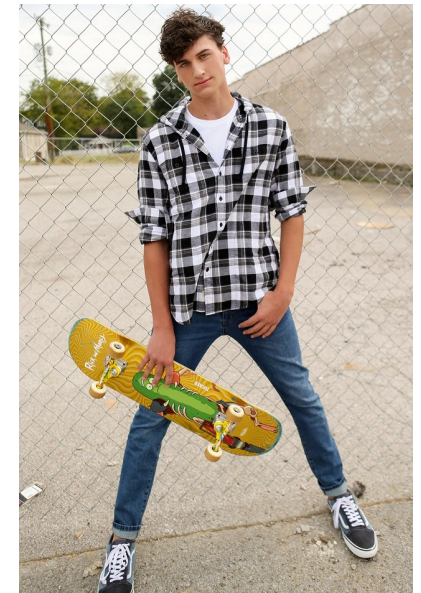

## MATTHEW PLUNKETT

Height 6'3" Chest 37.5" Waist 32" Collar 15.5" Sleeve 36.5" Suit 40" Suit  
Length L Shoe 13 US Hair Dark Brown Eyes Green

AMAX  
TALENT / CREATIVE

307 Wilburn Street Nashville TN 37207  
Tel: 615.321.6202 | Email: info@amaxtalent.com