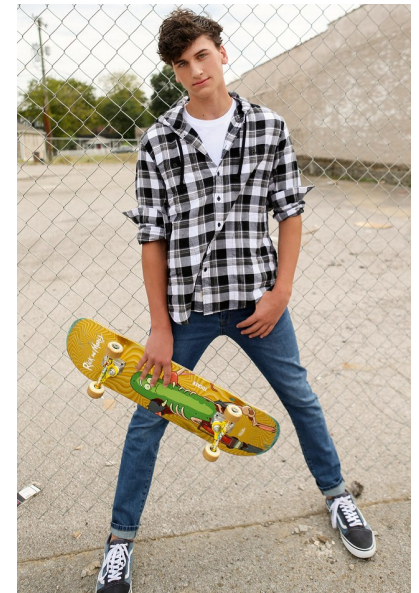

MATTHEW PLUNKETT

Height 6'3" Chest 37.5" Waist 32" Collar 15.5" Sleeve 36.5" Suit 40" Suit
Length L Shoe 13 US Hair Dark Brown Eyes Green

AMAX
TALENT / CREATIVE

307 Wilburn Street Nashville TN 37207
Tel: 615.321.6202 | Email: info@amaxtalent.com