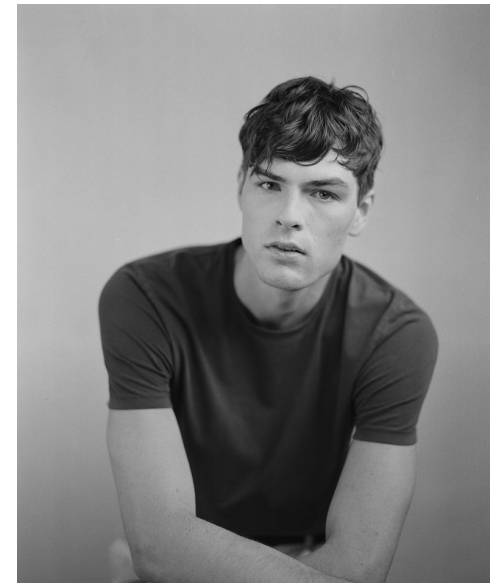

NOAH LINGG

Height 6'3" Chest 36.5" Waist 32" Inseam 34" Collar 16" Shoe 12.5 US
Hair Brown Eyes Green

AMAX
TALENT / CREATIVE

307 Wilburn Street Nashville TN 37207
Tel: 615.321.6202 | Email: info@amaxtalent.com