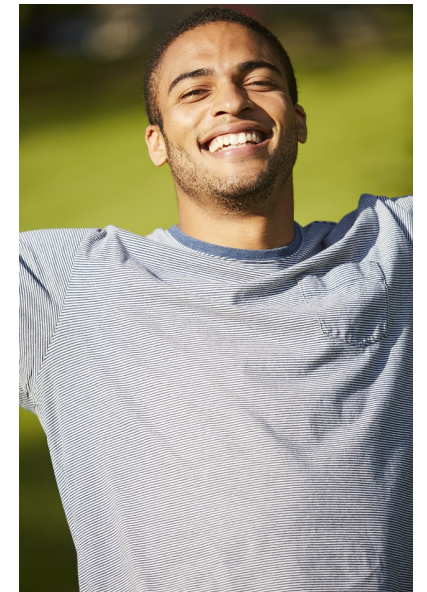

AMAX

TALENT / CREATIVE

307 Wilburn Street Nashville TN 37207
Tel: 615.321.6202 | Email: info@amaxtalent.com