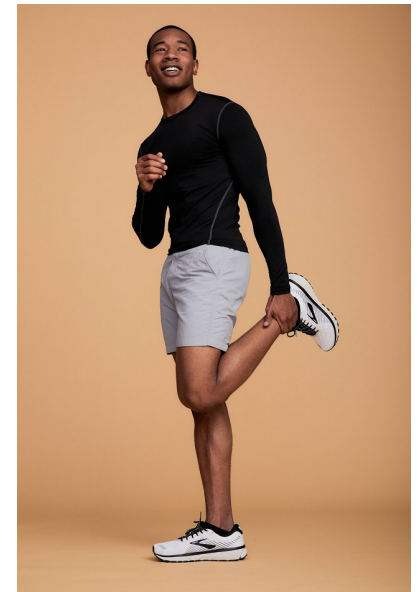

EMERSON DAVIS

Height 5'11" Chest 42" Waist 30" Inseam 32" Collar 17" Suit 40" Shoe 11
US Hair Black Eyes Brown

AMAX
TALENT / CREATIVE

307 Wilburn Street Nashville TN 37207
Tel: 615.321.6202 | Email: info@amxtalent.com