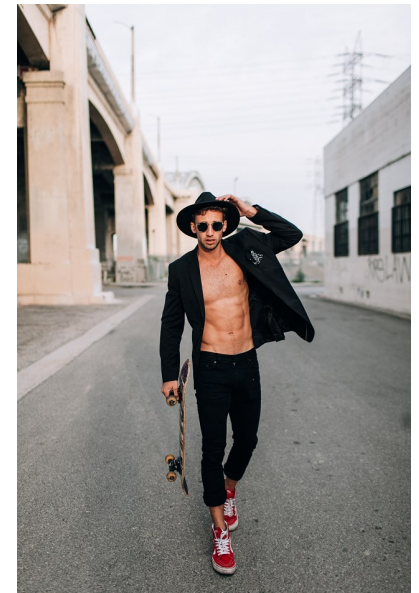

MATT BOOHER

Height 6'0" Chest 38" Waist 31" Inseam 32" Collar 15.5" Sleeve 34"
Suit 38" Suit Length R Shoe 10.5 US Hair Brown Eyes Blue

AMAX

TALENT / CREATIVE

307 Wilburn Street Nashville TN 37207
Tel: 615.321.6202 | Email: info@amaxtalent.com