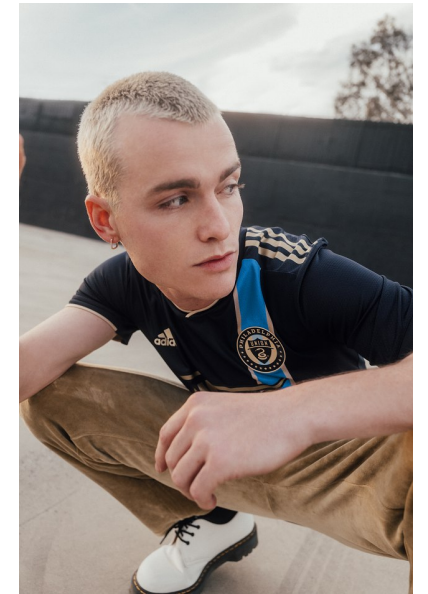

DAKOTA GRIFFIN

Height 6'2" Chest 38" Waist 30" Collar 15.5" Suit 30" Suit Length R
Shoe 10.5 US Top M Hair Blonde Eyes Blue

AMAX
TALENT / CREATIVE

307 Wilburn Street Nashville TN 37207
Tel: 615.321.6202 | Email: info@amaxtalent.com