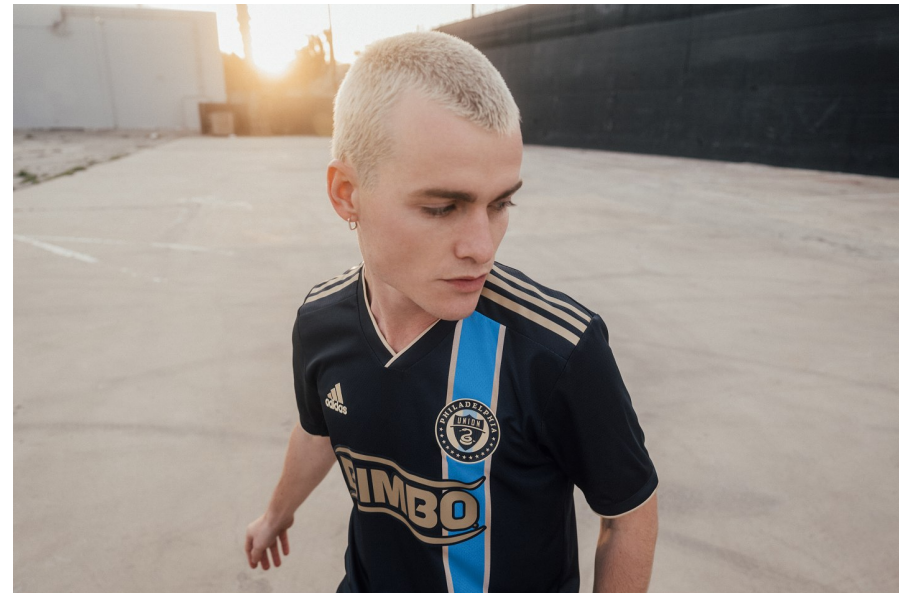

DAKOTA GRIFFIN

Height 6'2" Chest 38" Waist 30" Collar 15.5" Suit 30" Suit Length R
Shoe 10.5 US Top M Hair Blonde Eyes Blue

AMAX
TALENT / CREATIVE

307 Wilburn Street Nashville TN 37207
Tel: 615.321.6202 | Email: info@amaxtalent.com