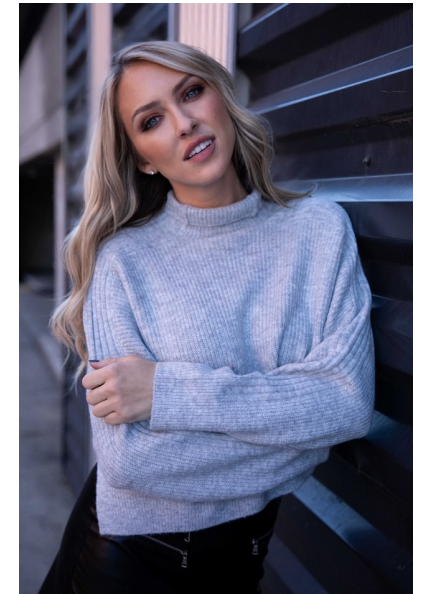

KATIE CHRISTOPHER

Height 5'10" Bust 33" C Waist 26" Hips 34" Dress 4 US Shoe 9 US
Top M Hair Blonde Eyes Blue

AMAX
TALENT / CREATIVE

307 Wilburn Street Nashville TN 37207
Tel: 615.321.6202 | Email: info@amaxtalent.com