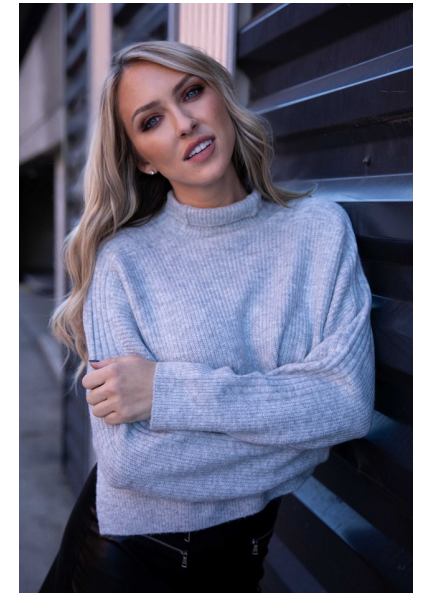

KATIE CHRISTOPHER

Height 5'10" Bust 33" C Waist 25.5" Hips 35" Dress 2-4 US Shoe 9 US
Hair Blonde Eyes Blue

AMAX
TALENT / CREATIVE

307 Wilburn Street Nashville TN 37207
Tel: 615.321.6202 | Email: info@amaxtalent.com