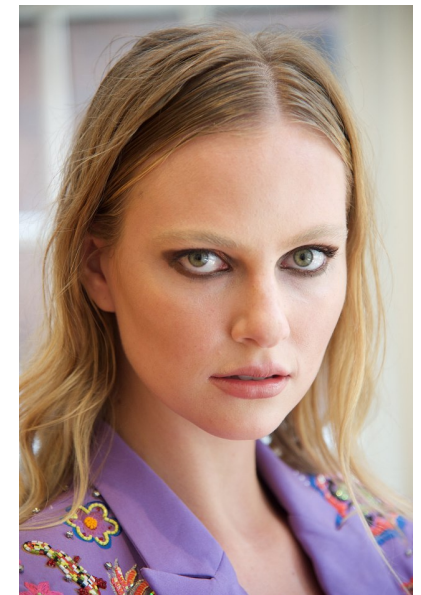

## COURTNEY TIPPS

Height 5'11" Bust 31" B Waist 25" Hips 36" Dress 2 US Shoe 10 US  
Hair Blonde Eyes Green

**AMAX**  
TALENT / CREATIVE

307 Wilburn Street Nashville TN 37207  
Tel: 615.321.6202 | Email: [info@amaxtalent.com](mailto:info@amaxtalent.com)