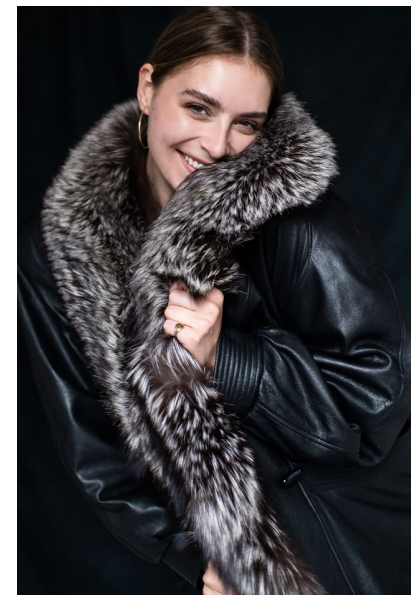

EMMA PRESTON

Height 5'8.5" Bust 42" C Waist 32" Hips 42" Dress 10-12 US Shoe 8.5 US
Hair Dirty Blonde Eyes Green

AMAX
TALENT / CREATIVE

307 Wilburn Street Nashville TN 37207
Tel: 615.321.6202 | Email: info@amaxtalent.com