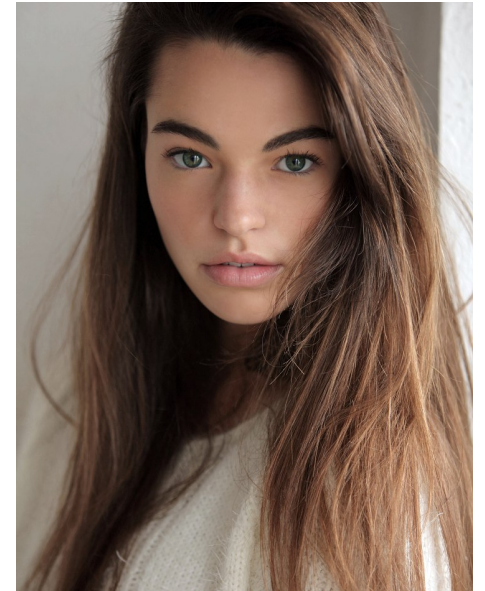

## CLAIRE MARR

Height 5'10.5" Bust 34" B Waist 27" Hips 39" Dress 4 US Shoe 9 US  
Hair Brown Eyes Hazel