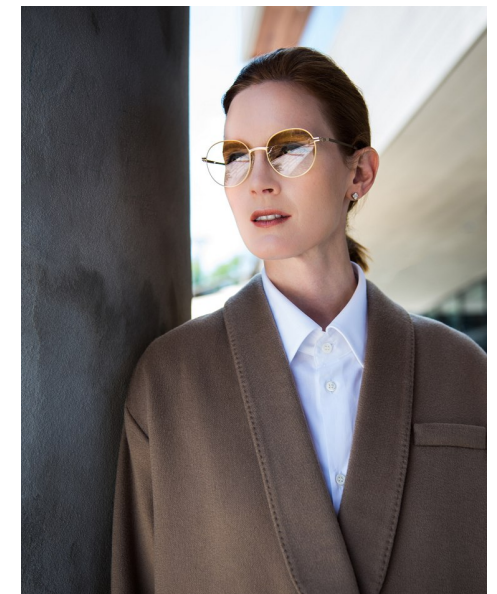

EMILY SANDBERG

Height 5'9.5" Bust 36" Waist 27" Hips 39" Dress 6 US Shoe 9.5 US
Hair Red Eyes Blue

AMAX

TALENT / CREATIVE

307 Wilburn Street Nashville TN 37207
Tel: 615.321.6202 | Email: info@amaxtalent.com