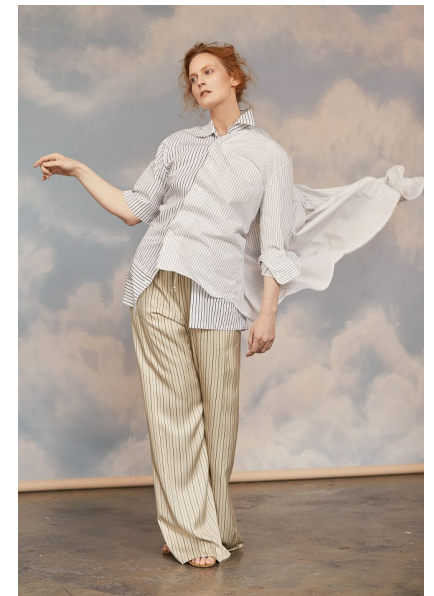

EMILY SANDBERG

Height 5'9.5" Bust 36" Waist 27" Hips 39" Dress 6 US Shoe 9.5 US
Hair Red Eyes Blue

AMAX
TALENT / CREATIVE

307 Wilburn Street Nashville TN 37207
Tel: 615.321.6202 | Email: info@amaxtalent.com