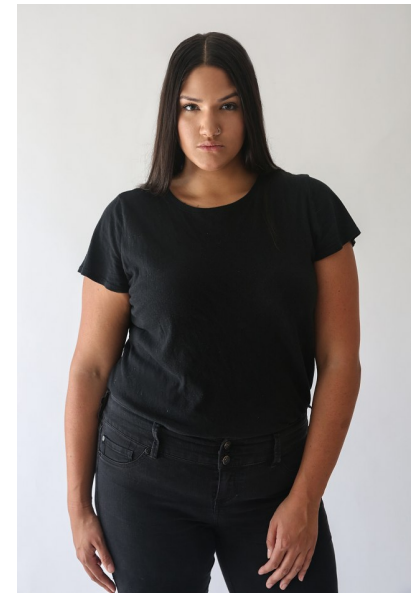

MADELYN GARCIA

Height 6'1" Bust 44" D Waist 34" Hips 46" Dress 16-18 US Shoe 11 US  
Hair Brown Eyes Brown

AMAX  
TALENT / CREATIVE

307 Wilburn Street Nashville TN 37207  
Tel: 615.321.6202 | Email: info@amaxtalent.com