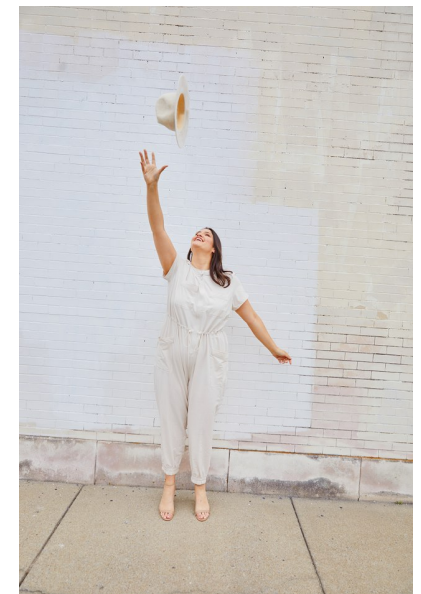

**MADLYN GARCIA**

Height 6'1" Bust 42" D Waist 39" Hips 49.5" Dress 16-18 US Shoe 11 US  
Hair Brown Eyes Brown

**AMAX**  
TALENT / CREATIVE

307 Wilburn Street Nashville TN 37207  
Tel: 615.321.6202 | Email: [info@amaxtalent.com](mailto:info@amaxtalent.com)