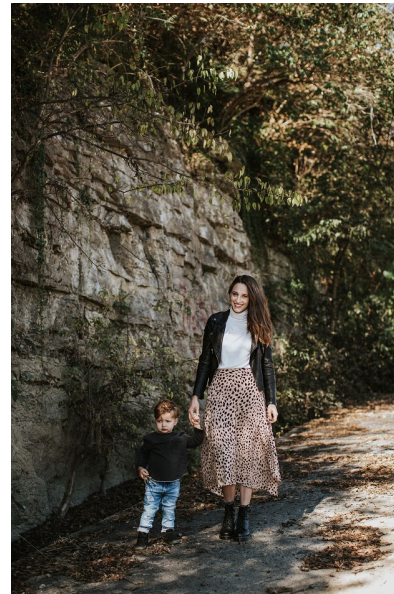

EMILEE MARTIN

Height 5'9" Bust 32" B Waist 26" Hips 37.5" Shoe 9.5 US Hair Brown
Eyes Green

AMAX

TALENT / CREATIVE

307 Wilburn Street Nashville TN 37207
Tel: 615.321.6202 | Email: info@amaxtalent.com