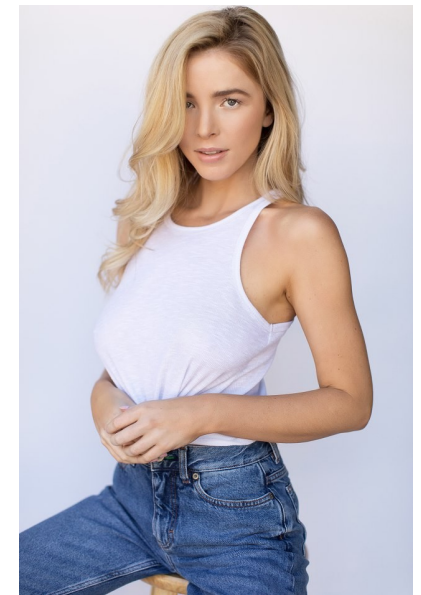

AVERY ROSS

Height 5'8" Bust 34" D Waist 25" Hips 36" Dress 4 US Shoe 8 US
Hair Blonde Eyes Blue/Green

AMAX
TALENT / CREATIVE

307 Wilburn Street Nashville TN 37207
Tel: 615.321.6202 | Email: info@amaxtalent.com