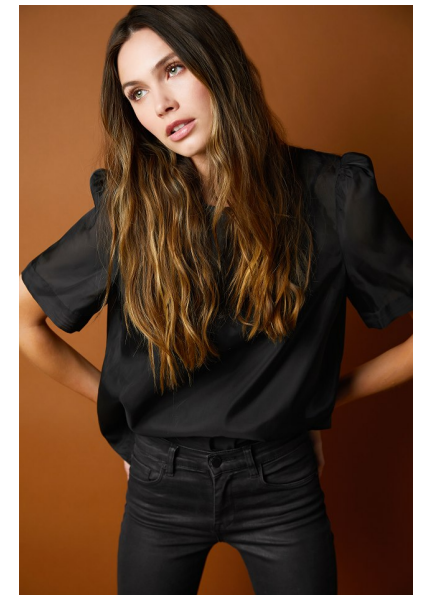

LILLY MCELREATH

Height 5'8" Bust 32" A Waist 24" Hips 33.5" Dress 0 US Shoe 8.5 US
Hair Brown Eyes Green

AMAX
TALENT / CREATIVE

307 Wilburn Street Nashville TN 37207
Tel: 615.321.6202 | Email: info@amaxtalent.com