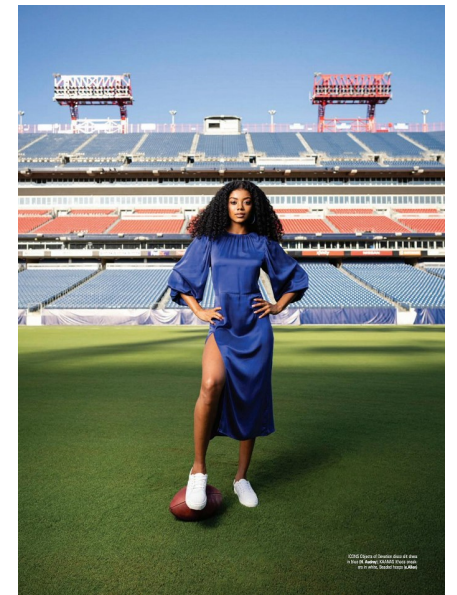

AENIAH LANAE

Height 5'7" Bust 32" A Waist 25" Hips 37.5" Dress 2 US Shoe 8 US
 Hair Black Eyes Brown

AMAX

TALENT / CREATIVE

307 Wilburn Street Nashville TN 37207
 Tel: 615.321.6202 | Email: info@amaxtalent.com