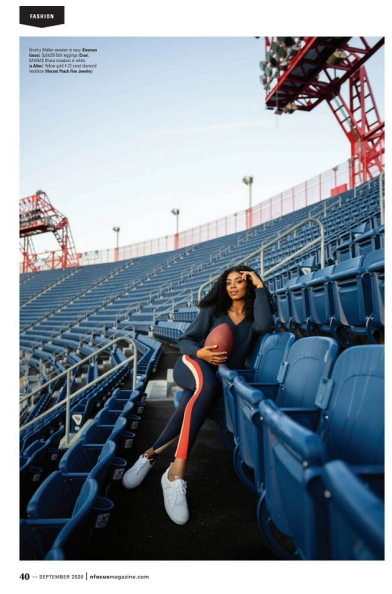

AENIAH LANAE

Height 5'7" Bust 32" A Waist 25" Hips 37.5" Dress 2 US Shoe 8 US
 Hair Black Eyes Brown

AMAX

TALENT / CREATIVE

307 Wilburn Street Nashville TN 37207
 Tel: 615.321.6202 | Email: info@amaxtalent.com