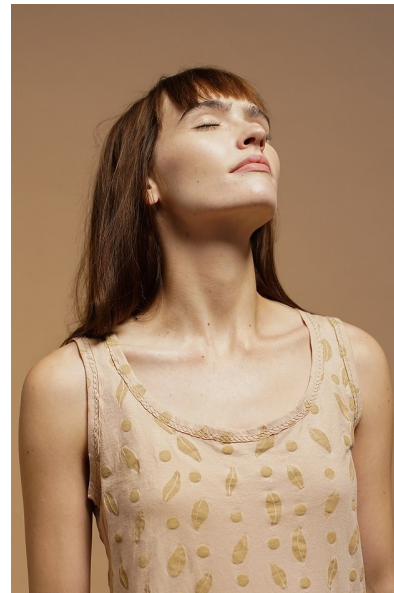

MAGGIE ROSE

Height 5'9" Bust 33" B Waist 24" Hips 35" Dress 2-4 US Shoe 8.5 US
Hair Brown Eyes Hazel

AMAX
TALENT / CREATIVE

307 Wilburn Street Nashville TN 37207
Tel: 615.321.6202 | Email: info@amxtalent.com