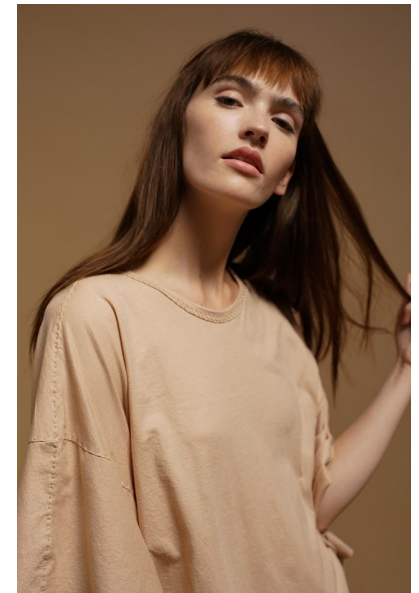

MAGGIE ROSE

Height 5'9" Bust 33" B Waist 24" Hips 35" Dress 2-4 US Shoe 8.5 US
Hair Brown Eyes Hazel

AMAX
TALENT / CREATIVE

307 Wilburn Street Nashville TN 37207
Tel: 615.321.6202 | Email: info@amxtalent.com