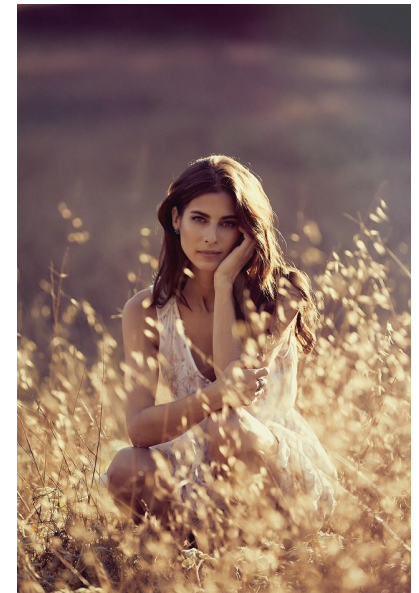

NOELLE MANICA

Height 5'8" Bust 34" C Waist 26" Hips 33" Dress 0-2 US Shoe 7.5 US
Hair Brown Eyes Green

AMAX

TALENT / CREATIVE

307 Wilburn Street Nashville TN 37207
Tel: 615.321.6202 | Email: info@amaxtalent.com