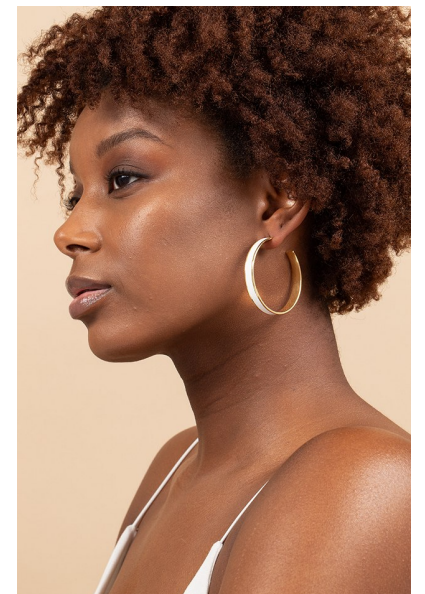

ASIA HARPER

Height 5'10" Bust 41.5" B Waist 33.5" Hips 42" Dress 10 US Shoe 10 US
Hair Auburn Eyes Brown

AMAX
TALENT / CREATIVE

307 Wilburn Street Nashville TN 37207
Tel: 615.321.6202 | Email: info@amaxtalent.com