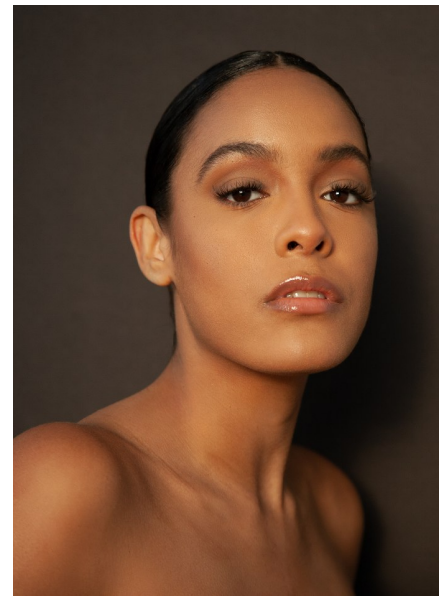

MEGAN NELSON

Height 5'8.5" Bust 32" D Waist 24" Hips 35" Dress 0-2 US Shoe 8 US
(kids) Hair Black Eyes Brown

AMAX
TALENT / CREATIVE

307 Wilburn Street Nashville TN 37207
Tel: 615.321.6202 | Email: info@amaxtalent.com