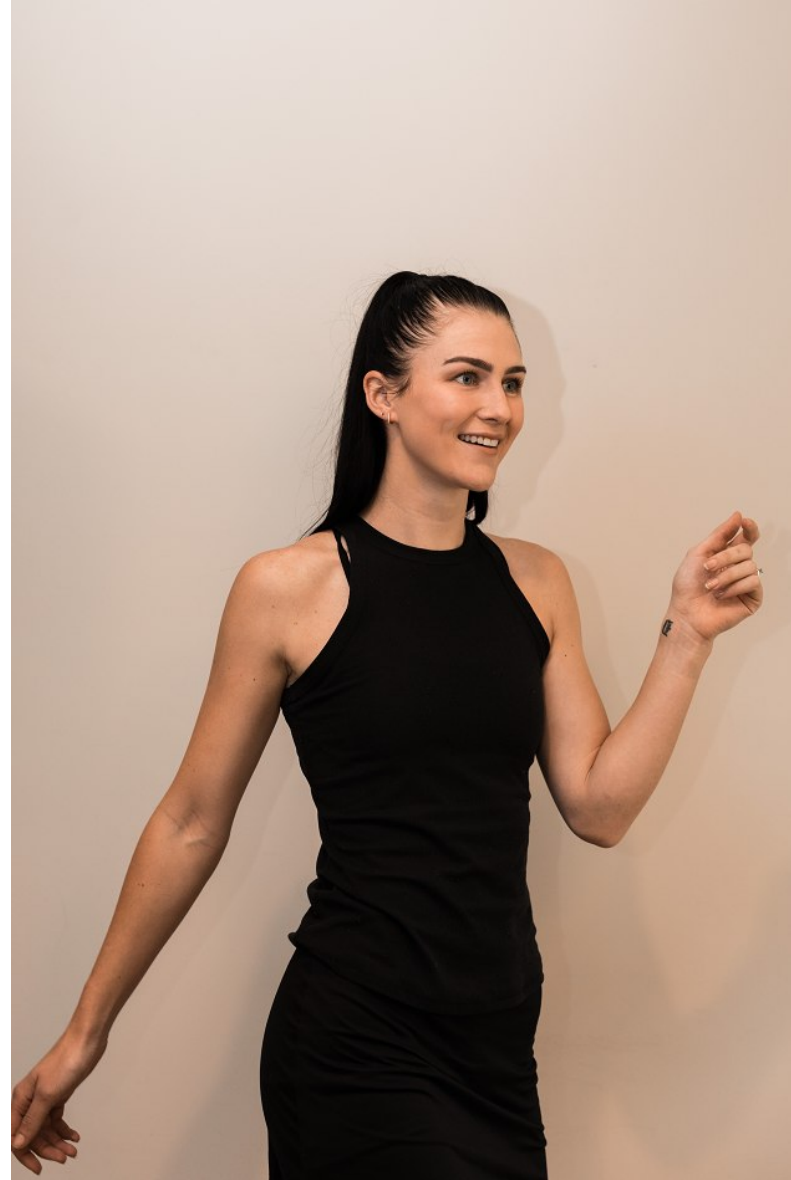

CAMERON CAVARICCI

Height 5'11" Bust 31" A Waist 26" Hips 37" Dress 4 US Shoe 10.5 US Hair Dark Brown Eyes Blue

CAMERON CAVARICCI

Height 5'11" Bust 31" A Waist 26" Hips 37" Dress 4 US Shoe 10.5 US Hair Dark Brown Eyes Blue