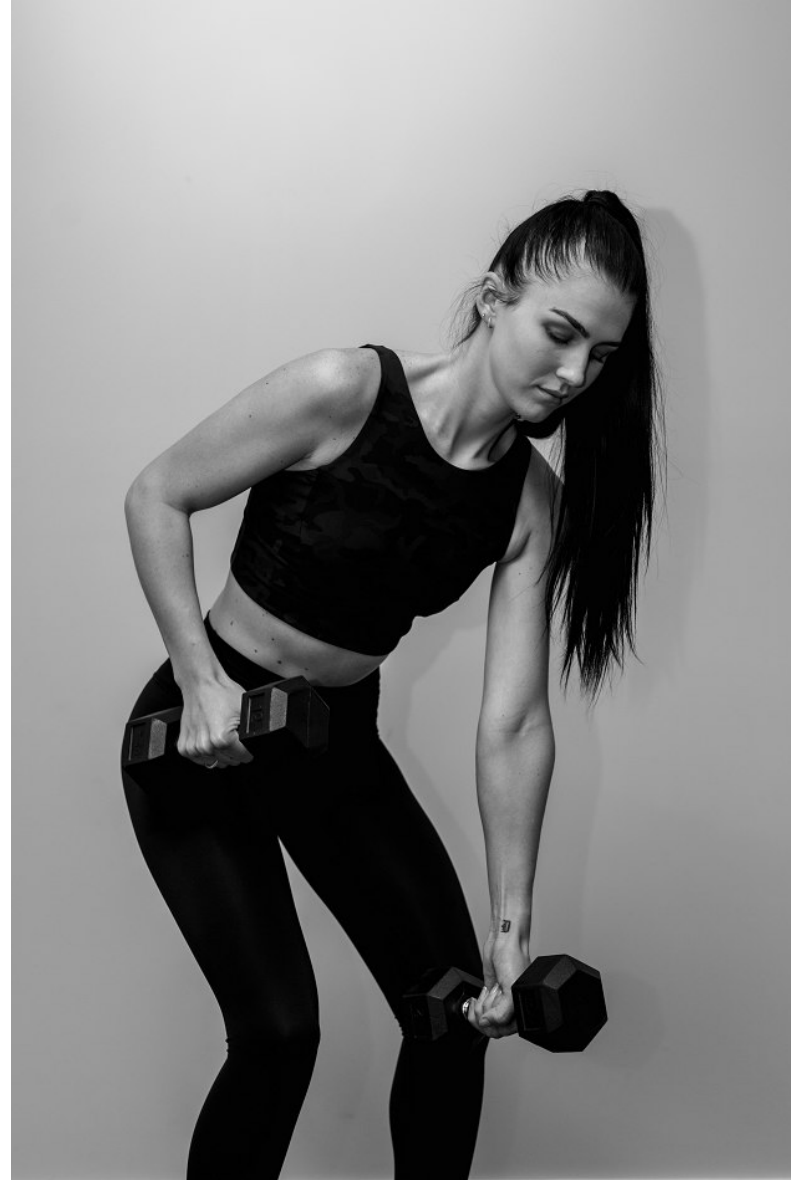

CAMERON CAVARICCI

Height 5'11" Bust 31" A Waist 26" Hips 37" Dress 4 US Shoe 10.5 US Hair Dark Brown Eyes Blue

CAMERON CAVARICCI

Height 5'11" Bust 31" A Waist 26" Hips 37" Dress 4 US Shoe 10.5 US Hair Dark Brown Eyes Blue