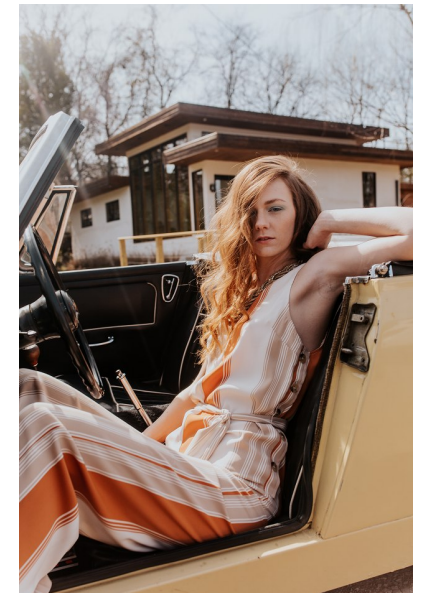

ASHLEY FISHER

Height 5'10" Bust 32" Waist 24.5" Hips 35" Dress 2 US Shoe 7.5 US
Hair Strawberry Blonde Eyes Blue

AMAX
TALENT / CREATIVE

307 Wilburn Street Nashville TN 37207
Tel: 615.321.6202 | Email: info@amaxtalent.com